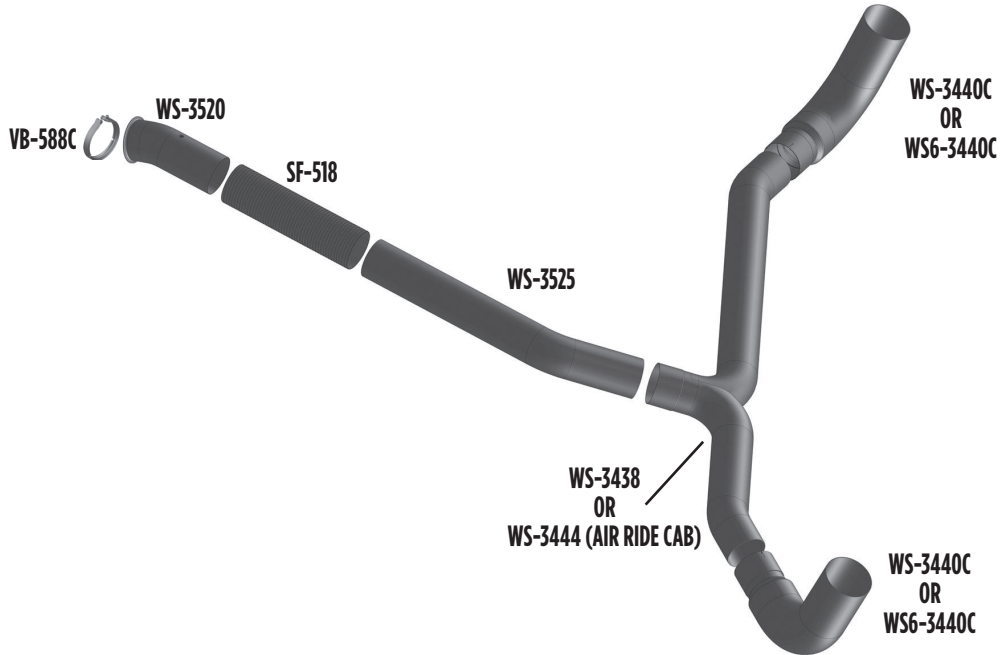

Western Star Heritage Model

Western Star Constellation Model

WESTERN STAR HEAVY DUTY TRUCKS

PART NO. WS-3520

- Compares to: 23517-3520

PART NO. WS-3525

- Compares to: 23517-3525

PART NO. WS-3438

- Compares to: 23527-3438
- Y Pipe

PART NO. WS-3444

- Compares to: 23529-3444
- Y Pipe
- Air Ride Cab

PART NO. WS-3440C

- Compares to: 23527-3440
- 85°

CHROME

PART NO. WS6-3440C

- 6" reduced to 5"
- For Dual Exhaust
- 85°

CHROME

PART NO. WS-3478

- Compares to: 23529-3478

PART NO. WS-3561

- Compares to: 23529-3561

PART NO. WS-3545

- Compares to: 23529-3545

PART NO. WS-3542

- Compares to: 23529-3542

PART NO. WS-3540C

- Compares to: 23529-3540
- OE Replacement
- 90°

PART NO. WS6-3540C

- 6" reduced to 5"

STACK MOUNTING BRACKETS

- Polished Stainless Steel

Bolts directly onto factory cab brackets