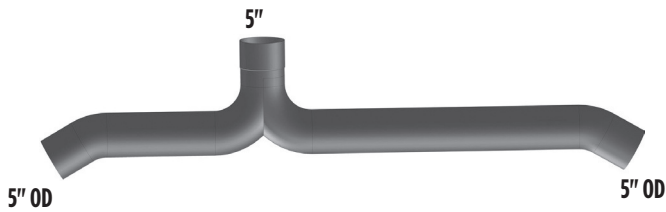

Western Star Heritage Model

Western Star Constellation Model

WESTERN STAR HEAVY DUTY TRUCKS

PART NO. WS-3520

- Compares to: 23517-3520

PART NO. WS-3525

- Compares to: 23517-3525

PART NO. WS-3438

- Compares to: 23527-3438
- Y Pipe

PART NO. WS-3444

- Compares to: 23529-3444
- Y Pipe
- Air Ride Cab

PART NO. WS-3440C

- Compares to: 23527-3440
- 85°

CHROME

PART NO. WS6-3440C

- 6" reduced to 5"
- For Dual Exhaust
- 85°

- Compares to: 23529-3542

PART NO. WS-3540C

- Compares to: 23529-3540
- OE Replacement
- 90°

PART NO. WS6-3540C

- 6" reduced to 5"

STACK MOUNTING BRACKETS

- Polished Stainless Steel

Bolts directly onto factory cab brackets