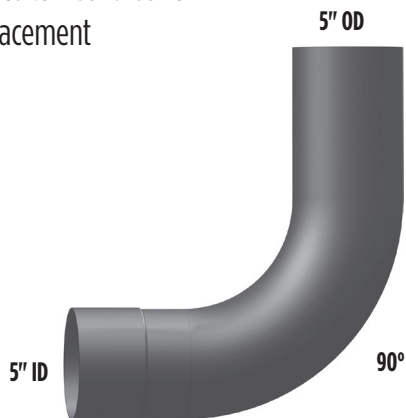

- Compares to: 23527-3438
- Y Pipe

PART NO. WS-3444

- Compares to: 23529-3444
- Y Pipe
- Air Ride Cab

PART NO. WS-3440C

- Compares to: 23527-3440
- 85°

CHROME

PART NO. WS6-3440C

- 6" reduced to 5"
- For Dual Exhaust
- 85°

CHROME

PART NO. WS-3478

- Compares to: 23529-3478

PART NO. WS-3561

- Compares to: 23529-3561

PART NO. WS-3545

- Compares to: 23529-3545

PART NO. WS-3542

- Compares to: 23529-3542

PART NO. WS-3540C

- Compares to: 23529-3540
- OE Replacement
- 90°

PART NO. WS6-3540C

- 6" reduced to 5"

STACK MOUNTING BRACKETS

- Polished Stainless Steel

Bolts directly onto factory cab brackets