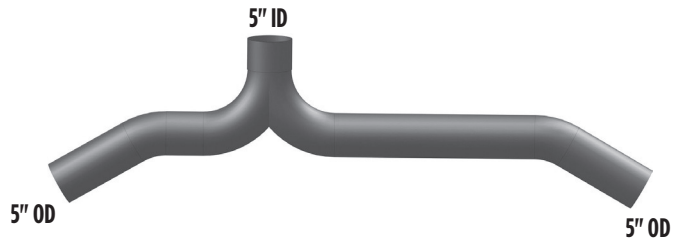

Western Star Heritage Model

Western Star Constellation Model

WESTERN STAR HEAVY DUTY TRUCKS

PART NO. WS-3520

- Compares to: 23517-3520

PART NO. WS-3525

- Compares to: 23517-3525

PART NO. WS-3438

- Compares to: 23527-3438
- Y Pipe

PART NO. WS-3444

- Compares to: 23529-3444
- Y Pipe
- Air Ride Cab

PART NO. WS-3440C

- Compares to: 23527-3440
- 85°

CHROME

PART NO. WS6-3440C

- 6" reduced to 5"
- For Dual Exhaust
- 85°

- Compares to: 23529-3542

PART NO. WS-3540C

- Compares to: 23529-3540
- OE Replacement
- 90°

PART NO. WS6-3540C

- 6" reduced to 5"

STACK MOUNTING BRACKETS

- Polished Stainless Steel

Bolts directly onto factory cab brackets