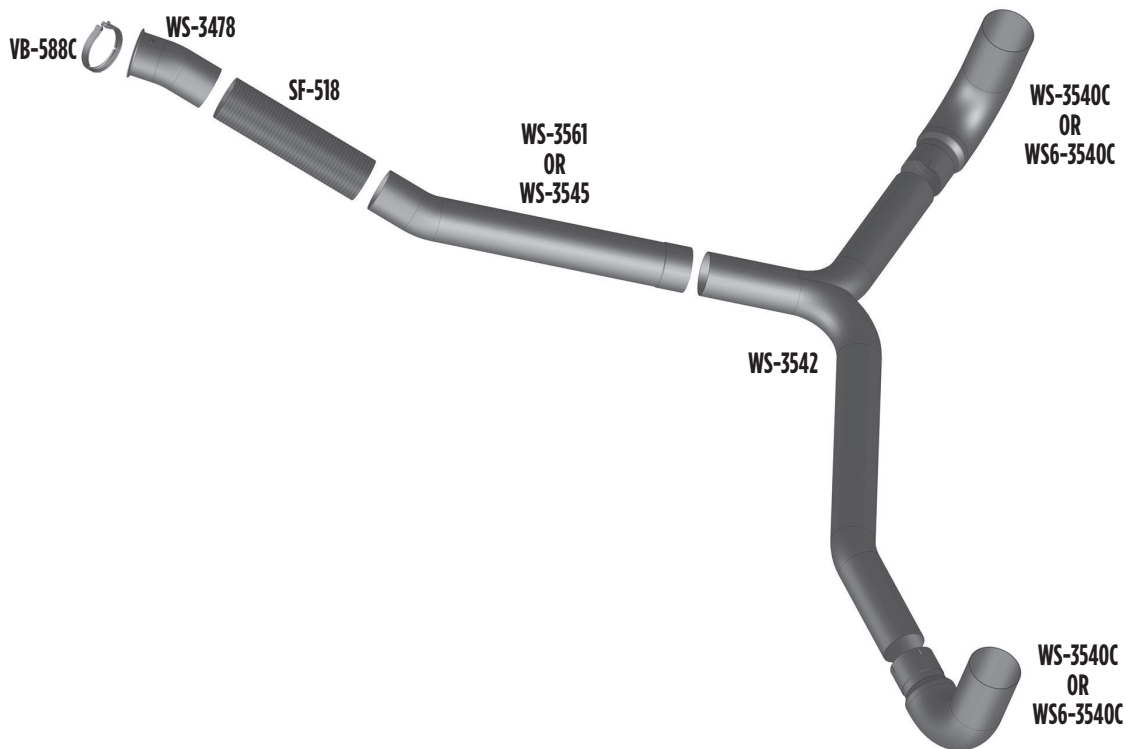

Western Star Heritage Model

Western Star Constellation Model

WESTERN STAR HEAVY DUTY TRUCKS

PART NO. WS-3520

- Compares to: 23517-3520

PART NO. WS-3525

- Compares to: 23517-3525

PART NO. WS-3438

- Compares to: 23527-3438
- Y Pipe

PART NO. WS-3444

- Compares to: 23529-3444
- Y Pipe
- Air Ride Cab

PART NO. WS-3440C

- Compares to: 23527-3440
- 85°

CHROME

PART NO. WS6-3440C

- 6" reduced to 5"
- For Dual Exhaust
- 85°

CHROME

PART NO. WS-3478

- Compares to: 23529-3478

PART NO. WS-3561

- Compares to: 23529-3561

PART NO. WS-3545

- Compares to: 23529-3545

PART NO. WS-3542

- Compares to: 23529-3542

PART NO. WS-3540C

- Compares to: 23529-3540
- OE Replacement
- 90°

PART NO. WS6-3540C

- 6" reduced to 5"

STACK MOUNTING BRACKETS

- Polished Stainless Steel

Bolts directly onto factory cab brackets