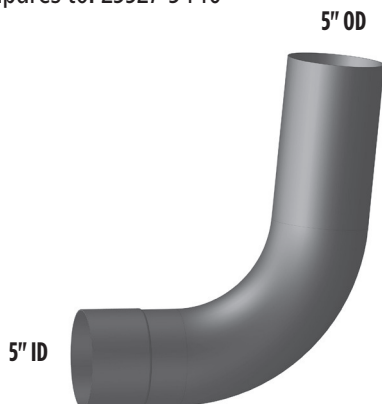

Western Star Heritage Model

Western Star Constellation Model

WESTERN STAR HEAVY DUTY TRUCKS

PART NO. WS-3520

- Compares to: 23517-3520

PART NO. WS-3525

- Compares to: 23517-3525

PART NO. WS-3438

- Compares to: 23527-3438
- Y Pipe

PART NO. WS-3444

- Compares to: 23529-3444
- Y Pipe
- Air Ride Cab

PART NO. WS-3440C

- Compares to: 23527-3440
- 85°

CHROME

PART NO. WS6-3440C

- 6" reduced to 5"
- For Dual Exhaust
- 85°

CHROME

PART NO. WS-3478

- Compares to: 23529-3478

PART NO. WS-3561

- Compares to: 23529-3561

PART NO. WS-3545

- Compares to: 23529-3545

PART NO. WS-3542

- Compares to: 23529-3542

PART NO. WS-3540C

- Compares to: 23529-3540
- OE Replacement
- 90°

PART NO. WS6-3540C

- 6" reduced to 5"

STACK MOUNTING BRACKETS

- Polished Stainless Steel

Bolts directly onto factory cab brackets