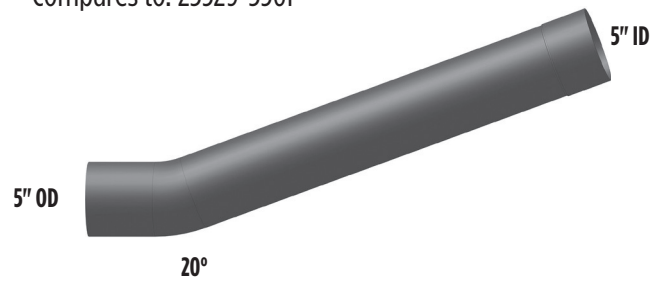

PART NO. WS-3561

- Compares to: 23529-3561