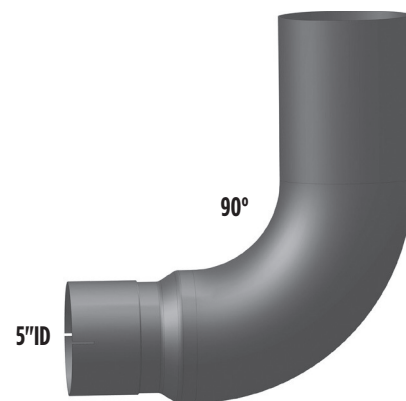

Western Star Heritage Model

Western Star Constellation Model

WESTERN STAR HEAVY DUTY TRUCKS

PART NO. WS-3520

- Compares to: 23517-3520

PART NO. WS-3525

- Compares to: 23517-3525

PART NO. WS-3438

- Compares to: 23527-3438
- Y Pipe

PART NO. WS-3444

- Compares to: 23529-3444
- Y Pipe
- Air Ride Cab

PART NO. WS-3440C

- Compares to: 23527-3440
- 85°

CHROME

PART NO. WS6-3440C

- 6" reduced to 5"
- For Dual Exhaust
- 85°

- Compares to: 23529-3542

PART NO. WS-3540C

- Compares to: 23529-3540
- OE Replacement
- 90°

PART NO. WS6-3540C

- 6" reduced to 5"

STACK MOUNTING BRACKETS

- Polished Stainless Steel

Bolts directly onto factory cab brackets

DIA.	POLISHED STAINLESS PART NO.
6"	MB-6WSS
7"	MB-7WSS

PART NO. MB-WS

- 5", 6" or 7" stack mounting bracket, bolt to cab and order MB-5PBS, MB-6PBS or MB-7PBS