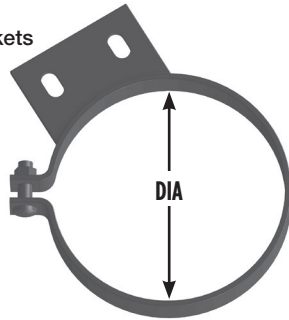

- Compares to: 23527-3438
- Y Pipe

PART NO. WS-3444

- Compares to: 23529-3444
- Y Pipe
- Air Ride Cab

PART NO. WS-3440C

- Compares to: 23527-3440
- 85°

CHROME

PART NO. WS6-3440C

- 6" reduced to 5"
- For Dual Exhaust
- 85°

- Compares to: 23529-3542

PART NO. WS-3540C

- Compares to: 23529-3540
- OE Replacement
- 90°

PART NO. WS6-3540C

- 6" reduced to 5"

STACK MOUNTING BRACKETS

- Polished Stainless Steel

Bolts directly onto factory cab brackets

DIA.	POLISHED STAINLESS PART NO.
6"	MB-6WSS
7"	MB-7WSS

PART NO. MB-WS

- 5", 6" or 7" stack mounting bracket, bolt to cab and order MB-5PBS, MB-6PBS or MB-7PBS