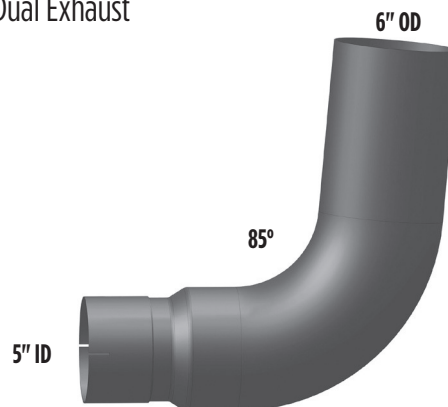

Western Star Heritage Model

Western Star Constellation Model

WESTERN STAR HEAVY DUTY TRUCKS

PART NO. WS-3520

- Compares to: 23517-3520

PART NO. WS-3525

- Compares to: 23517-3525

PART NO. WS-3438

- Compares to: 23527-3438
- Y Pipe

PART NO. WS-3444

- Compares to: 23529-3444
- Y Pipe
- Air Ride Cab

PART NO. WS-3440C

- Compares to: 23527-3440
- 85°

CHROME

PART NO. WS6-3440C

- 6" reduced to 5"
- For Dual Exhaust
- 85°

CHROME

PART NO. WS-3478

- Compares to: 23529-3478

PART NO. WS-3561

- Compares to: 23529-3561

PART NO. WS-3545

- Compares to: 23529-3545

PART NO. WS-3542