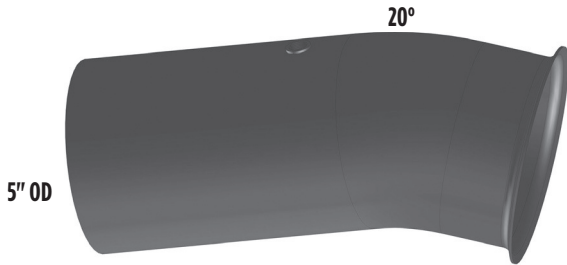

Western Star Heritage Model

Western Star Constellation Model

WESTERN STAR HEAVY DUTY TRUCKS

PART NO. WS-3520

- Compares to: 23517-3520

PART NO. WS-3525

- Compares to: 23517-3525

PART NO. WS-3438

- Compares to: 23527-3438
- Y Pipe

PART NO. WS-3444

- Compares to: 23529-3444
- Y Pipe
- Air Ride Cab

PART NO. WS-3440C

- Compares to: 23527-3440
- 85°

CHROME

PART NO. WS6-3440C

- 6" reduced to 5"
- For Dual Exhaust
- 85°