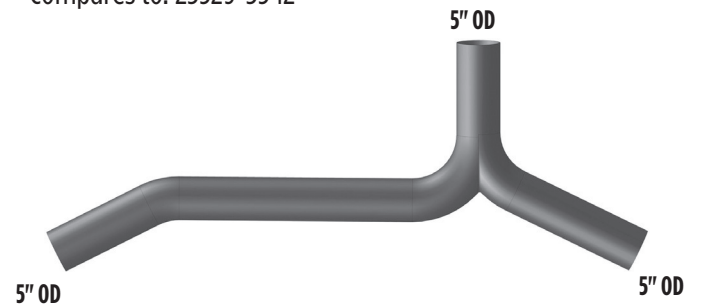

- Compares to: 23527-3438
- Y Pipe

PART NO. WS-3444

- Compares to: 23529-3444
- Y Pipe
- Air Ride Cab

PART NO. WS-3440C

- Compares to: 23527-3440
- 85°

CHROME

PART NO. WS6-3440C

- 6" reduced to 5"
- For Dual Exhaust
- 85°

CHROME

PART NO. WS-3478

- Compares to: 23529-3478

PART NO. WS-3561

- Compares to: 23529-3561

PART NO. WS-3545

- Compares to: 23529-3545

PART NO. WS-3542

- Compares to: 23529-3542

PART NO. WS-3540C

- Compares to: 23529-3540
- OE Replacement
- 90°

PART NO. WS6-3540C

- 6" reduced to 5"

STACK MOUNTING BRACKETS

- Polished Stainless Steel

Bolts directly onto factory cab brackets